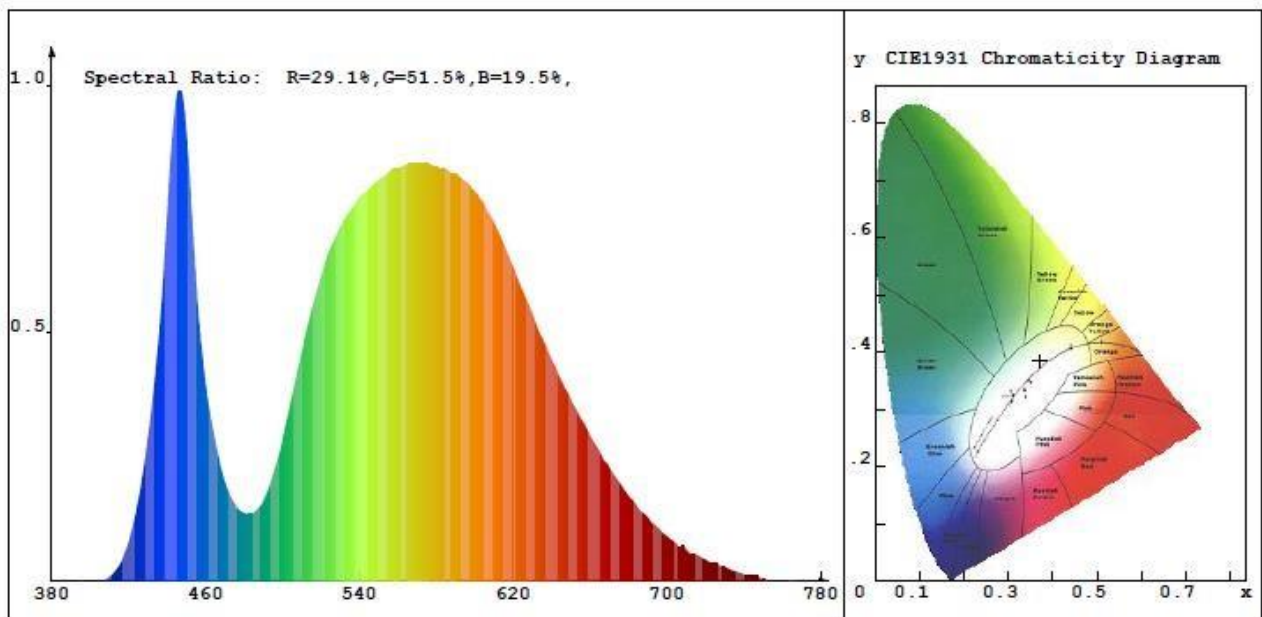

## Technical specifications

Power	Brightness	Beam Angle	CRI	IP Grade	Size mm	Colors
60W	5480 Lm	150°	>70	IP65	489*315*204	WW, DW, CW
90W	8600 Lm	150°	>70	IP65	580*315*204	WW, DW, CW
120W	11600Lm	150°	>70	IP65	671*315*204	WW, DW, CW
150W	14600Lm	150°	>70	IP65	762*315*204	WW, DW, CW
180W	17200 Lm	150°	>70	IP65	853*315*204	WW, DW, CW