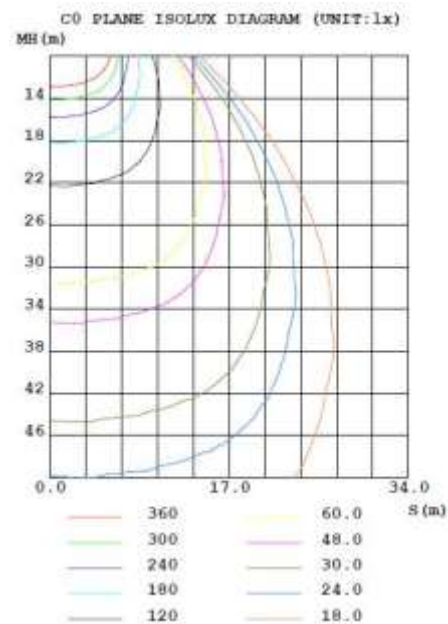

MAGNATECH LED
Simply brilliant

Technical Specifications

Power	Brightness	Beam Angle	CRI	IP Grade	Size mm	Color
500W	45000Lm ±10%	25°/50°/90°/110°	>70	IP65	514x 430x601	All