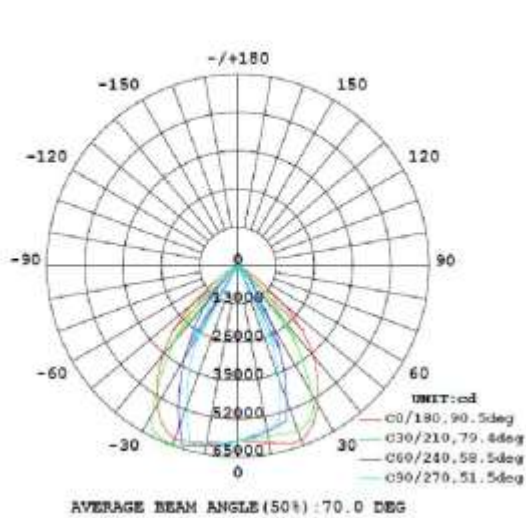

MAGNATECH LED
Simply brilliant

Technical Specifications

Power	Brightness	Beam Angle	CRI	IP Grade	Size mm	Color
500W	45000Lm ±10%	25°/50°/90°/110°	>70	IP65	514x 430x601	All