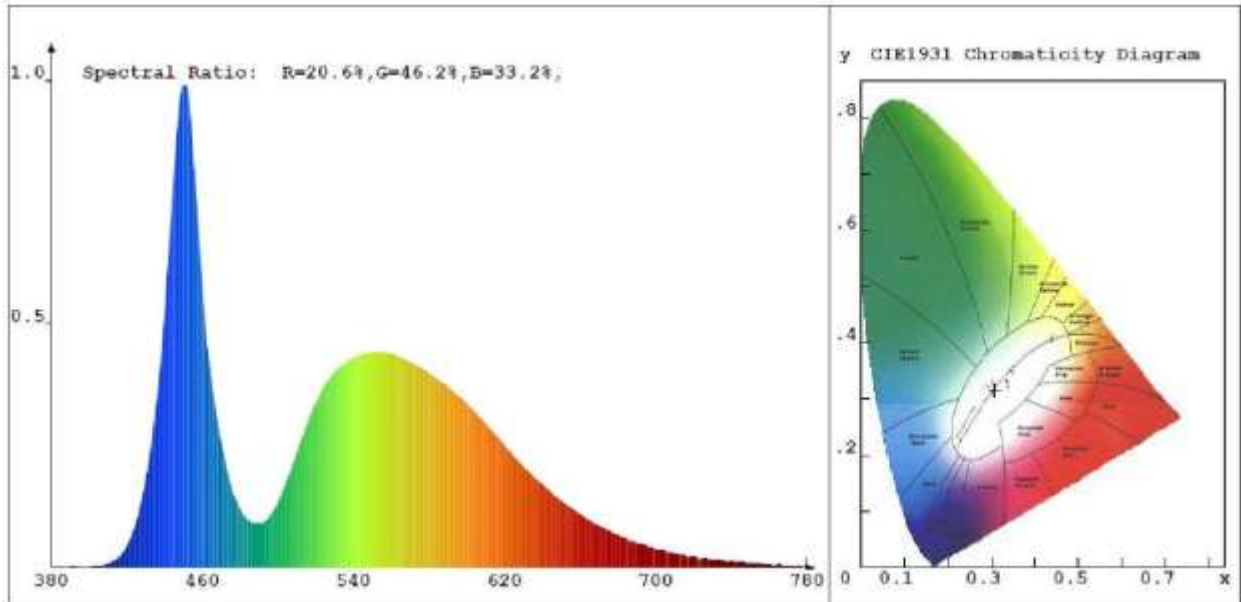

MAGNATECH LED
Simply brilliant

Technical Specifications

Power	Brightness	Beam Angle	CRI	IP Grade	Size mm	Color
500W	45000Lm ±10%	25°/50°/90°/110°	>70	IP65	514x 430x601	All