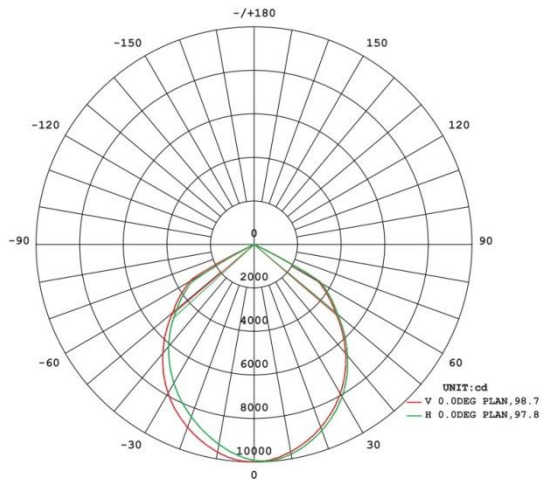

## Specifications Techniques

### Optolite Prime-180W

Power	Light Output	Angle	CRI	IP	Voltage	Color
60W	6600Lm ±10%	120°	>70	IP65	85-265V	All
90W	9900Lm ±10%	120°	>70	IP65	85-265V	All
120W	13200Lm ±10%	120°	>70	IP65	85-265V	All
180W	19800Lm ±10%	120°	>70	IP65	85-265V	All