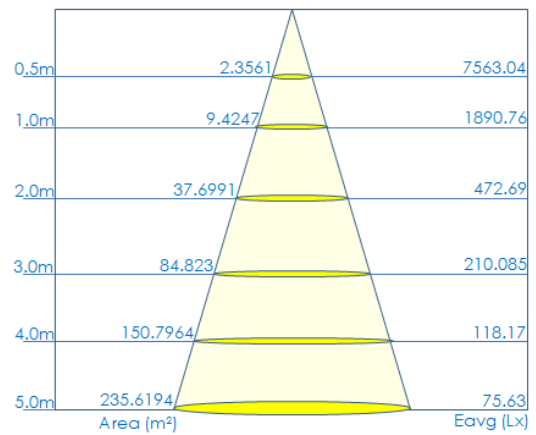

### Optolite Prime-180W

Power	Light Output	Angle	CRI	IP	Voltage	Color
60W	6600Lm ±10%	120°	>70	IP65	85-265V	All
90W	9900Lm ±10%	120°	>70	IP65	85-265V	All
120W	13200Lm ±10%	120°	>70	IP65	85-265V	All
180W	19800Lm ±10%	120°	>70	IP65	85-265V	All