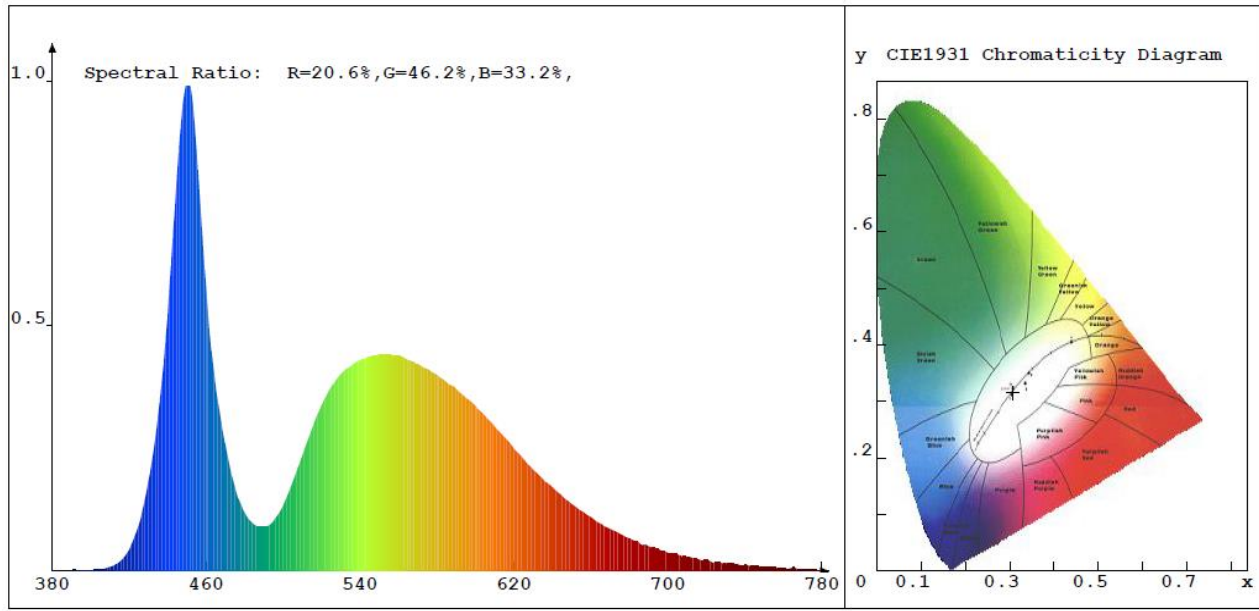

### Optolite Prime-180W

Power	Light Output	Angle	CRI	IP	Voltage	Color
60W	6600Lm ±10%	120°	>70	IP65	85-265V	All
90W	9900Lm ±10%	120°	>70	IP65	85-265V	All
120W	13200Lm ±10%	120°	>70	IP65	85-265V	All
180W	19800Lm ±10%	120°	>70	IP65	85-265V	All