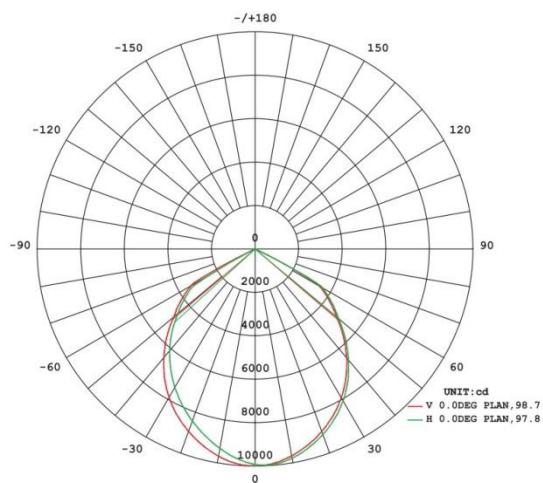

Technical specifications

Optolite Pro

Power	150W	210W	320W
Output (Lm)	15000Lm	21000Lm	32000Lm
Dimension (mm)	600x285x113	760x285x113	920x285x113
Beam Angle		120°	
CRI		>70	
IP Grade		IP65	
Temp Range		-30/+50°C	
Power Supply		85-265V AC 50/60Hz	
Colours (cc)	Warm White (2700-3300k); Daylight white (4500-5500k); Cool White (6000-6500k)		
Options	Dimmable		