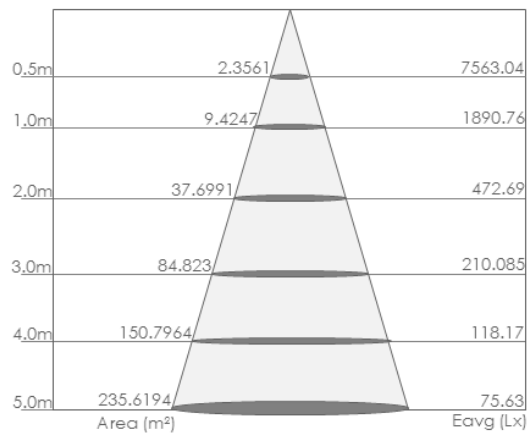

Technical specifications

Optolite Pro

Power	150W	210W	320W
Output (Lm)	15000Lm	21000Lm	32000Lm
Dimension (mm)	600x285x113	760x285x113	920x285x113
Beam Angle		120°	
CRI		>70	
IP Grade		IP65	
Temp Range		-30/+50°C	
Power Supply		85-265V AC 50/60Hz	
Colours (cc)	Warm White (2700-3300k); Daylight white (4500-5500k); Cool White (6000-6500k)		
Options	Dimmable		