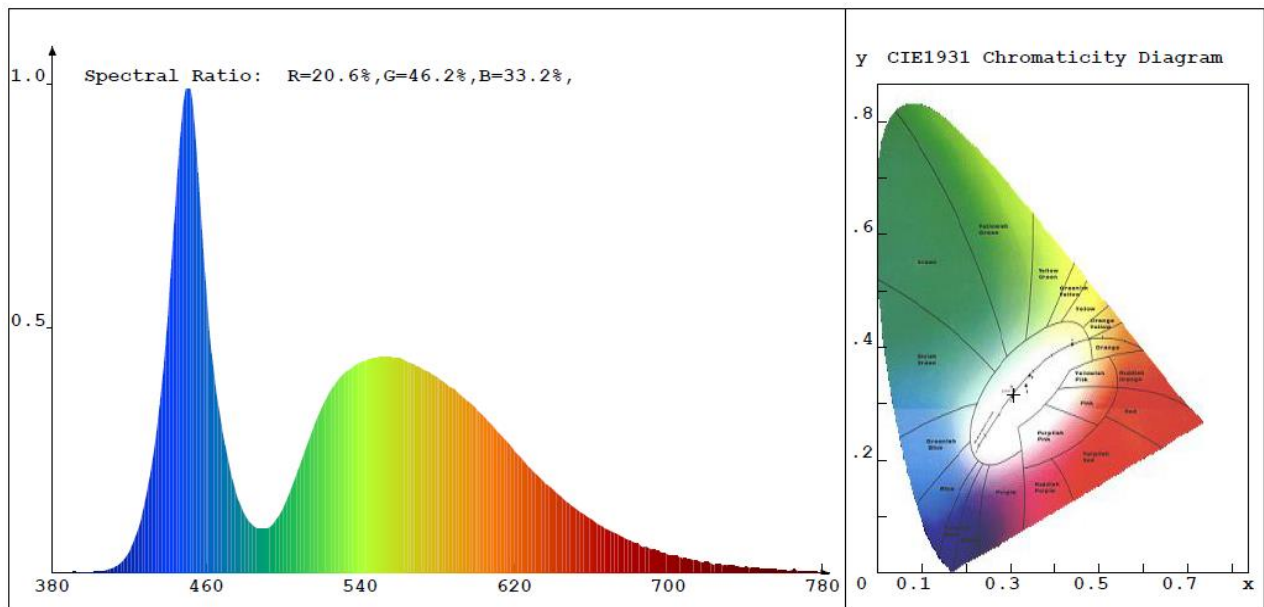

Technical specifications

Optolite Pro

Power	150W	210W	320W
Output (Lm)	15000Lm	21000Lm	32000Lm
Dimension (mm)	600x285x113	760x285x113	920x285x113
Beam Angle		120°	
CRI		>70	
IP Grade		IP65	
Temp Range		-30/+50°C	
Power Supply		85-265V AC 50/60Hz	
Colours (cc)	Warm White (2700-3300k); Daylight white (4500-5500k); Cool White (6000-6500k)		
Options	Dimmable		