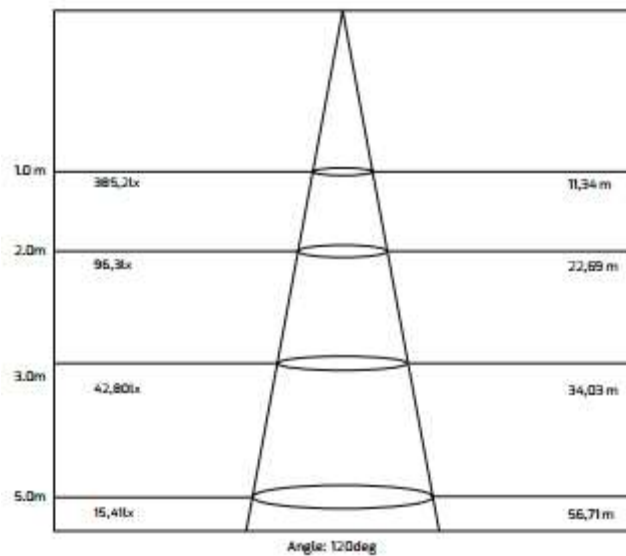

MAGNATECH LED
Simply brilliant

Technical specifications

Power	Brightness	Beam angle	CRI	IP Grade	Size mm	Color
9W	900Lm ±10%	120°	>80	IP20	590x26	all
18W	1800Lm ±10%	120°	>80	IP20	1199x26	all
24W	2400Lm±10%	120°	>80	IP20	1499x26	all
36W	3600Lm±10%	120°	>80	IP20	2399x26	all