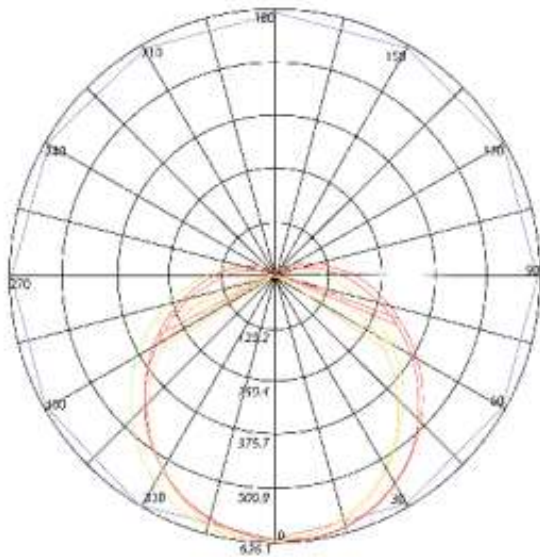

MAGNATECH LED
Simply brilliant

Technical specifications

Power	Brightness	Beam angle	CRI	IP Grade	Size mm	Color
9W	900Lm ±10%	120°	>80	IP20	590x26	all
18W	1800Lm ±10%	120°	>80	IP20	1199x26	all
24W	2400Lm±10%	120°	>80	IP20	1499x26	all
36W	3600Lm±10%	120°	>80	IP20	2399x26	all