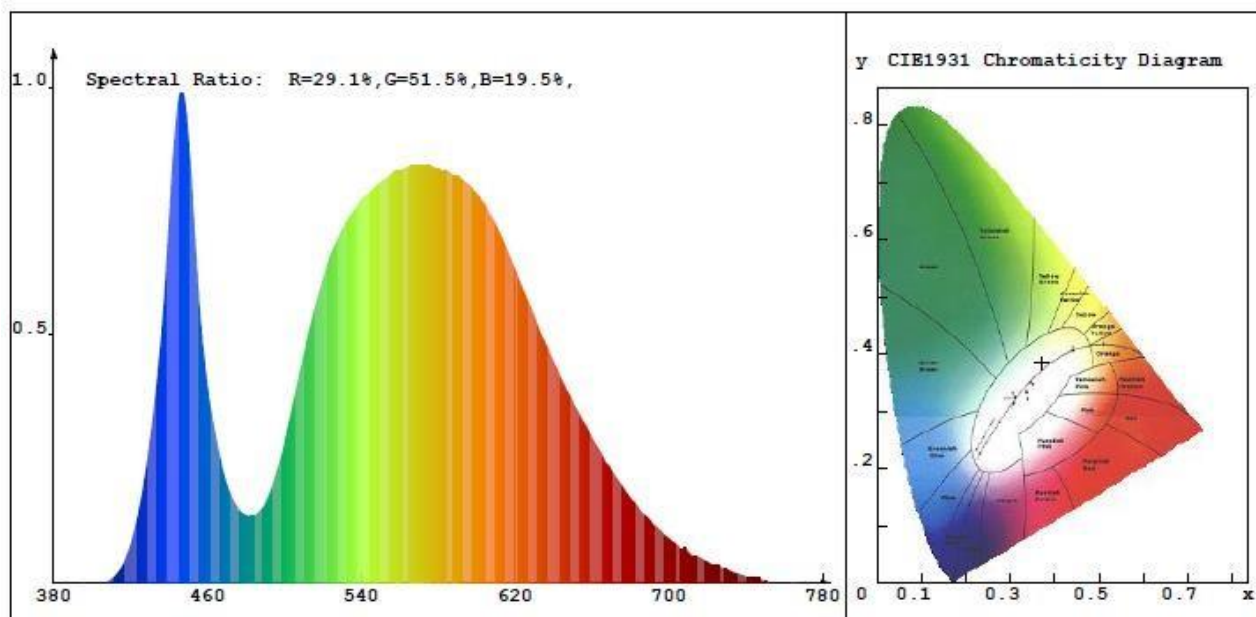

## Technical specifications

Power	Brightness	Beam Angle	CRI	IP Grade	Size mm	Colors
30W	3000 Lm	150°	>70	IP65	390*305*128	WW, DW, CW
60W	6000 Lm	150°	>70	IP65	489*305*128	WW, DW, CW
90W	9000 Lm	150°	>70	IP65	580*305*128	WW, DW, CW
120W	12000Lm	150°	>70	IP65	671*305*128	WW, DW, CW
150W	15000Lm	150°	>70	IP65	762*305*128	WW, DW, CW
180W	18000 Lm	150°	>70	IP65	853*305*128	WW, DW, CW
210W	21000 Lm	150°	>70	IP65	944*305*128	WW, DW, CW