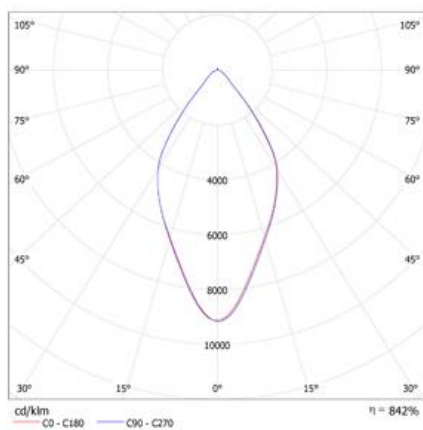

## Technical Specifications

Power	Brightness	Beam Angle	CRI	IP Grade	Color
80W	6.800Lm $\pm 10\%$	120°	>80	IP67	All
100W	9.300Lm $\pm 10\%$	120°	>80	IP67	All
185W	16.650Lm $\pm 10\%$	120°	>80	IP67	All