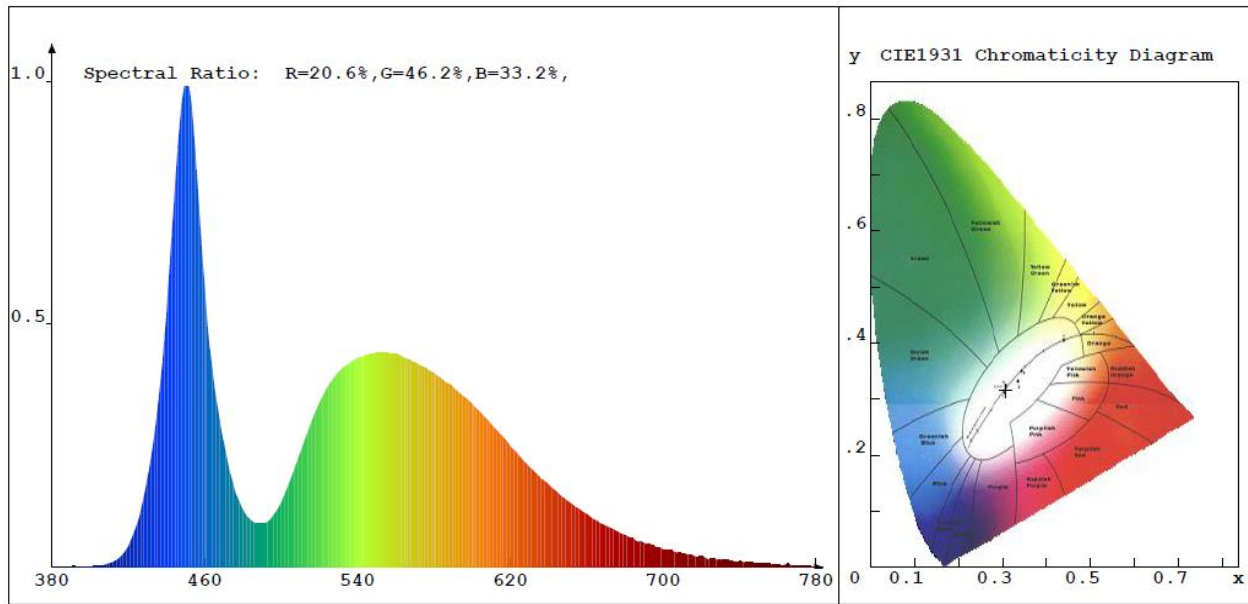

## Technical Specifications

Power	Brightness	Beam Angle	CRI	IP Grade	Color
80W	6.800Lm $\pm 10\%$	120°	>80	IP67	All
100W	9.300Lm $\pm 10\%$	120°	>80	IP67	All
185W	16.650Lm $\pm 10\%$	120°	>80	IP67	All