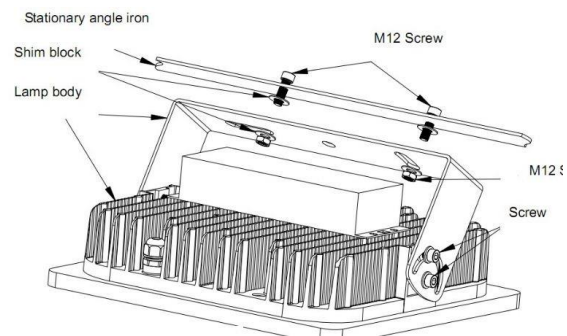

## Technical Specifications

Power	Brightness	Beam Angle	CRI	IP Grade	Color
80W	6.800Lm $\pm 10\%$	120°	>80	IP67	All
100W	9.300Lm $\pm 10\%$	120°	>80	IP67	All
185W	16.650Lm $\pm 10\%$	120°	>80	IP67	All