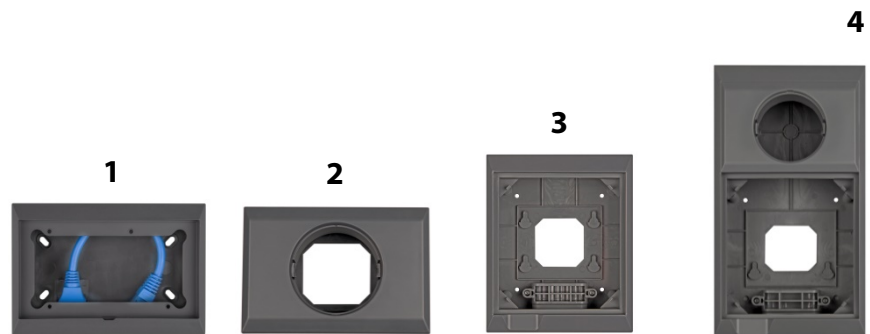

Wall mounted display enclosures

www.energiainnovadora.com

		Rectangular panels	Round panels	Rectangular panels	Round panels and Rectangular panels
Dimensions (h x w x d in mm)		88 x 130 x 40	88 x 130 x 47	163 x 135 x 72	244 x 135 x 75
Article code	Product	Suitable for:			
BPA000100000R	Battery Alarm GX	√			
REC000200000R	Skylla-i Control GX	√			
DMC000200000R	Digital Multi Control 200/200A GX	√			
BAM010700000	Battery Monitor BMV-700		√		√
BAM010702000	Battery Monitor BMV-702		√		√
SCC900500000	MPPT Control		√		√
BPP000300100R	Color Control GX			√	√
BPP000200100R	VE.Net Blue Power Panel GX			√	√

1
Enclosure for 65 x 120 mm GX panels

3
Enclosure for Color Control GX
(also accepts a VE.Net Blue Power Panel GX)

2
Enclosure for BMV battery monitor
or MPPT Control

4
Enclosure for Color Control GX and a
BMV or MPPT control
(also accepts a VE.Net Blue Power Panel GX)